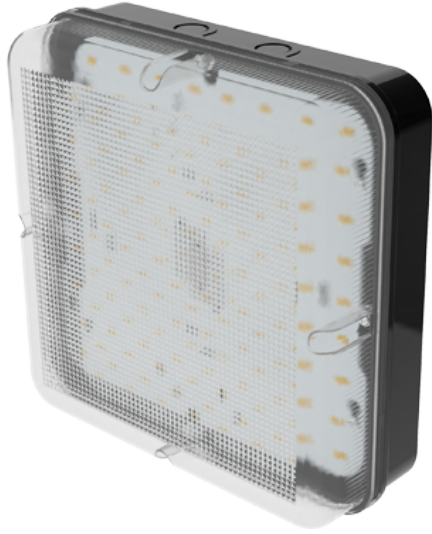

**Order Code: XCBHBPX1**

X1 Bulkhead WP - Square - Prismatic diffuser - CCT [3000K/4000K/6000K] + Wattage Selectable - Black

**Features**

- Suitable for exterior commercial and industrial applications
- CCT selectable via selector switch [3000K/4000K/6000K]
- Wattage selectable via selector switch [8W/12W/16W]

**Construction**

- Modular [emergency](#) and [microwave sensor](#)'s available for quick and easy conversion of a standard fitting
- For additional control, please use [X1 Bulkhead Remote](#) [Sold Separately]

**Installation Notes**

4-point screw fixing  
Conduit side entry points for surface mount cable entry  
Loop-in, loop-out push-fit terminal block for quick tool-free installation

**Technical Data**

**General**

**Order Code: XCBHSBPX1**

X1 Bulkhead WP - Square - Prismatic diffuser - CCT [3000K/4000K/6000K] + Wattage Selectable - Black

Dimensions

A (mm)	252
B (mm)	252
C (mm)	92

Line Drawing