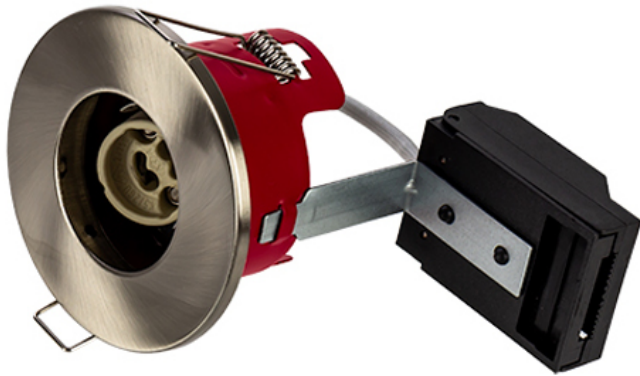

**Order Code: XCFRRSN**

GU10 - Fire Rated Recessed Ring Downlight - Lampholder - Satin Nickel

**Features**

- Ideal for retrofit of existing halogen downlight fixtures
- Available in 3 different coloured bezels
- Lamps sold separately
- 30 minute fire rating with Staircraft I-Joist [\[Compatibility Matrix\]](#)
- FIXED, [Tilt](#) and IP65 [Shower](#) version available
- 30, 60 & 90 minute fire rating with solid timber joists

**Construction**

- Steel body providing a high level of fire protection in accordance with Building Regulations Part B
- Supplied with GU10 lampholder and bracket

**Technical Data**

General		Electrical	
Luminaire Wattage (W)	50	Input Voltage Range (VAC)	230
Weight (kg)	1.72		

**Order Code: XCFRRSN**

GU10 - Fire Rated Recessed Ring Downlight - Lampholder - Satin Nickel

Dimensions

C (mm)	94
-----	-----
Cut Out (mm)	68
-----	-----
Dia. (mm)	85
-----	-----

Line Drawing