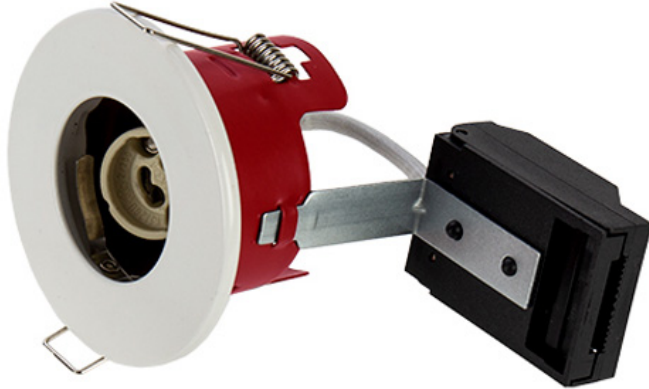

Order Code: XCFRRW

GU10 - Fire Rated Recessed Ring Downlight - Lampholder - White

Features

- Ideal for retrofit of existing halogen downlight fixtures
- Available in 3 different coloured bezels
- Lamps sold separately
- 30, 60 & 90 minute fire rating with solid timber joists
- 30 minute fire rating with Staircraft I-Joist [\[Compatibility Matrix\]](#)
- FIXED, [Tilt](#) and IP65 [Shower](#) version available

Construction

- Steel body providing a high level of fire protection in accordance with Building Regulations Part B
- Supplied with GU10 lampholder and bracket

Technical Data

General		Electrical	
Luminaire Wattage (W)	50	Input Voltage Range (VAC)	230
Weight (kg)	1.72		

Order Code: XCRRW

GU10 - Fire Rated Recessed Ring Downlight - Lampholder - White

Dimensions

C (mm)	94
Cut Out (mm)	68
Dia. (mm)	85

Line Drawing