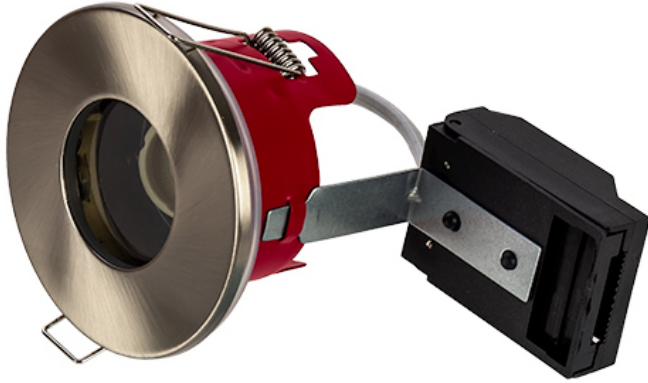

Order Code: XCFRSSN

GU10 - Fire Rated Recessed Ring Shower Downlight - IP65 - Lampholder - Satin Nickel

Features

- Ideal for retrofit of existing halogen downlight fixtures
- Available in 3 different coloured bezels
- Lamps sold separately
- [Fixed](#), [Tilt](#) and IP65 SHOWER version available
- 30, 60 & 90 minute fire rating with solid timber joists
- 30 minute fire rating with Staircraft I-Joist and METAL WEB Joist [[Compatibility Matrix](#)]

Construction

- Steel body providing a high level of fire protection in accordance with Building Regulations Part B
- Loop in/out mains connector
- Supplied with GU10 lampholder and bracket

Technical Data

General

Weight (kg)

0.30

Electrical

Input Voltage Range (VAC)

230

Order Code: XCFRSSN

GU10 - Fire Rated Recessed Ring Shower Downlight - IP65 - Lampholder - Satin Nickel