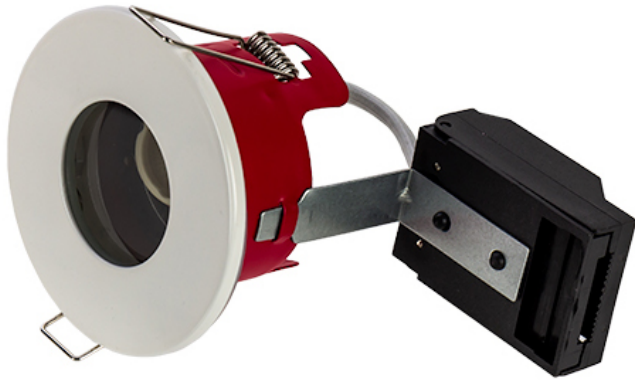

Order Code: XCFRSW

GU10 - Fire Rated Recessed Ring Shower Downlight - IP65 - Lampholder - White

Features

- Ideal for retrofit of existing halogen downlight fixtures
- Available in 3 different coloured bezels
- Lamps sold separately
- 30 minute fire rating with Staircraft I-Joist and METAL WEB Joist [[Compatibility Matrix](#)]
- **Fixed, Tilt** and IP65 SHOWER version available
- 30, 60 & 90 minute fire rating with solid timber joists

Construction

- Steel body providing a high level of fire protection in accordance with Building Regulations Part B
- Loop in/out mains connector
- Supplied with GU10 lampholder and bracket

Technical Data

General

Weight (kg)

0.30

Electrical

Input Voltage Range (VAC)

230

Order Code: XCFRSW

GU10 - Fire Rated Recessed Ring Shower Downlight - IP65 - Lampholder - White