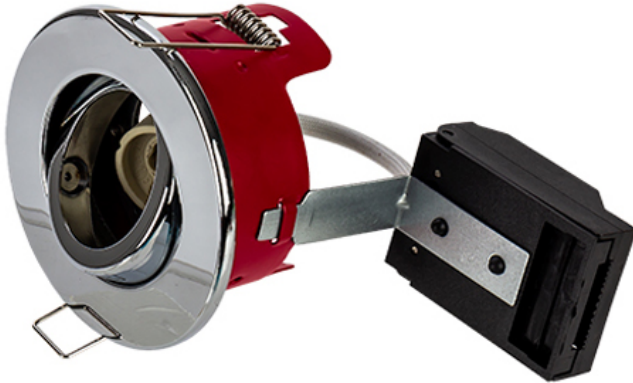

### Order Code: XCFRTPC

GU10 - Fire Rated Recessed Ring Tilt Downlight - Polished Chrome

#### Features

- Ideal for retrofit of existing halogen downlight fixtures
- Available in 3 different coloured bezels
- Lamps sold separately
- Fully adjustable tilted lens
- [Fixed](#), TILT and IP65 [Shower](#) version available
- 30, 60 & 90 minute fire rating with solid timber joists
- 30 minute fire rating with Staircraft I-Joist and METAL WEB Joist [[Compatibility Matrix](#)]

#### Construction

- Steel body providing a high level of fire protection in accordance with Building Regulations Part B
- Supplied with GU10 lampholder and bracket

**Order Code:** XCFRTPC

GU10 - Fire Rated Recessed Ring Tilt Downlight - Polished Chrome