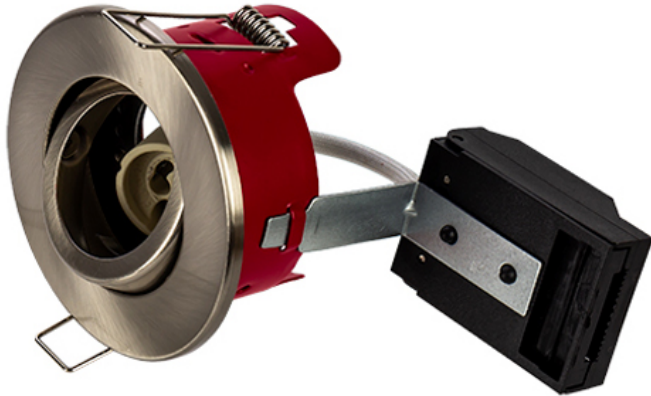

Order Code: XCFRTSN

GU10 - Fire Rated Recessed Ring Tilt Downlight - Satin Nickel

Features

- Ideal for retrofit of existing halogen downlight fixtures
- Available in 3 different coloured bezels
- Fully adjustable tilted lens
- Lamps sold separately
- [Fixed](#), TILT and IP65 [Shower](#) version available
- 30, 60 & 90 minute fire rating with solid timber joists
- 30 minute fire rating with Staircraft I-Joist and METAL WEB Joist [[Compatibility Matrix](#)]

Construction

- Steel body providing a high level of fire protection in accordance with Building Regulations Part B
- Supplied with GU10 lampholder and bracket

Technical Data

General		Electrical	
Luminaire Wattage (W)	50	Input Voltage Range (VAC)	230
Weight (kg)	1.88		

Order Code: XCFRTSN

GU10 - Fire Rated Recessed Ring Tilt Downlight - Satin Nickel

Dimensions

C (mm)	94
-----	-----
Cut Out (mm)	78
-----	-----
Dia. (mm)	87
-----	-----

Line Drawing