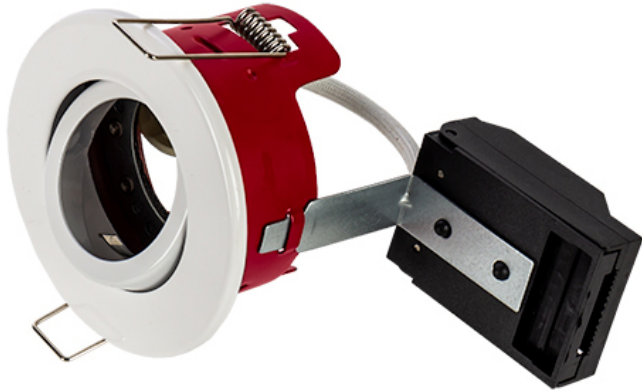

Order Code: XCFRTW

GU10 - Fire Rated Recessed Ring Tilt Downlight - White

Features

- Ideal for retrofit of existing halogen downlight fixtures
- Available in 3 different coloured bezels
- Fully adjustable tilted lens
- Lamps sold separately
- 30, 60 & 90 minute fire rating with solid timber joists
- 30 minute fire rating with Staircraft I-Joist and METAL WEB Joist [[Compatibility Matrix](#)]
- [Fixed](#), [TILT](#) and [IP65 Shower](#) version available

Construction

- Steel body providing a high level of fire protection in accordance with Building Regulations Part B
- Supplied with GU10 lampholder and bracket

Technical Data

General		Electrical	
Luminaire Wattage (W)	50	Input Voltage Range (VAC)	230
Weight (kg)	1.88		

Order Code: XCFRTW

GU10 - Fire Rated Recessed Ring Tilt Downlight - White

Dimensions

C (mm)	94
-----	-----
Cut Out (mm)	78
-----	-----
Dia. (mm)	87
-----	-----

Line Drawing