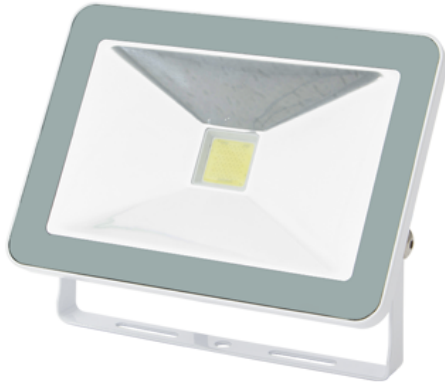

**Order Code: XCMF30WDL**

30W - Outdoor Mini Flood Slimline - 6000K - White

**Features**

- Ideal for retrofit of existing halogen floodlights
- Available in 3 sizes
- Available in 3 different outputs
- Supplied with stirrup and 1m of flex for column, bracket or surface fix
- High quality toughened safety glass
- Up to 67 lumens per watt efficacy

**Construction**

- White or black body finish
- Die-cast aluminium body
- Low energy and maintenance free solution

**Technical Data**

General		Electrical	
Luminaire Wattage (W)	30	Rated Input Current (A)	0.13
Weight (kg)	0.82	Power Factor (pf)	0.9
Operating Temperature (ta °C)	-20 to 25	Input Voltage Range (VAC)	220-240
<b>Light Output</b>		Surge Protection (kV)	1
Lumens (lm)	2000	Conductor Size (mm)	1.5
Efficacy (lm/W)	67	Terminal Type	3 pole screw down
<b>LED</b>			
CCT (K)	6000		
CRI	65		
Macadam Elipses	4		

**Order Code: XCMF30WDL**

30W - Outdoor Mini Flood Slimline - 6000K - White

Dimensions

A (mm)	210
B (mm)	147
C (mm)	35

Line Drawing